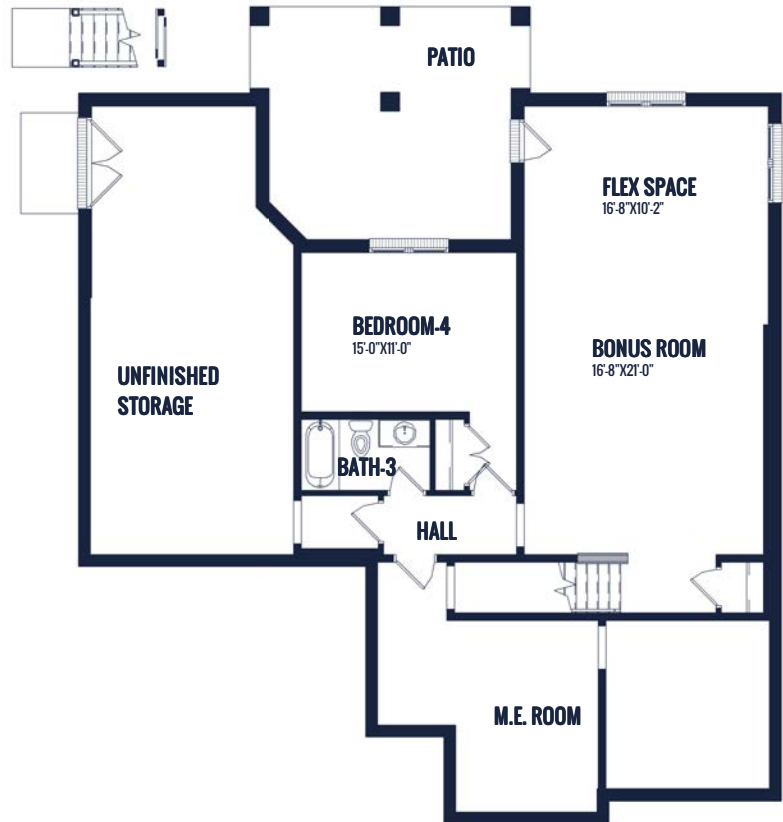

## Specs:

Bedrooms:	3-4
Bathrooms:	3
Square Footage:	2,852 Sq.Ft.
Lower Level:	963 Sq. Ft.
Main Level:	1,889 Sq. Ft.
Width:	48' - 9"
Depth:	56' - 0"

## Options Shown:

- ① Screened in Porch
- ② Coffered Ceiling

Watercolors, illustrations, and floor plans are for marketing purposes only and are subject to change at builder's discretion. Square footage is outside veneer and should be independently verified. This is not a legal document.  
1/30/2024 7:03:03 PM

**MAIN LEVEL**

**LOWER LEVEL**

Watercolors, illustrations, and floor plans are for marketing purposes only and are subject to change at builder's discretion. Square footage is outside veneer and should be independently verified. This is not a legal document.  
1/30/2024 7:03:05 PM